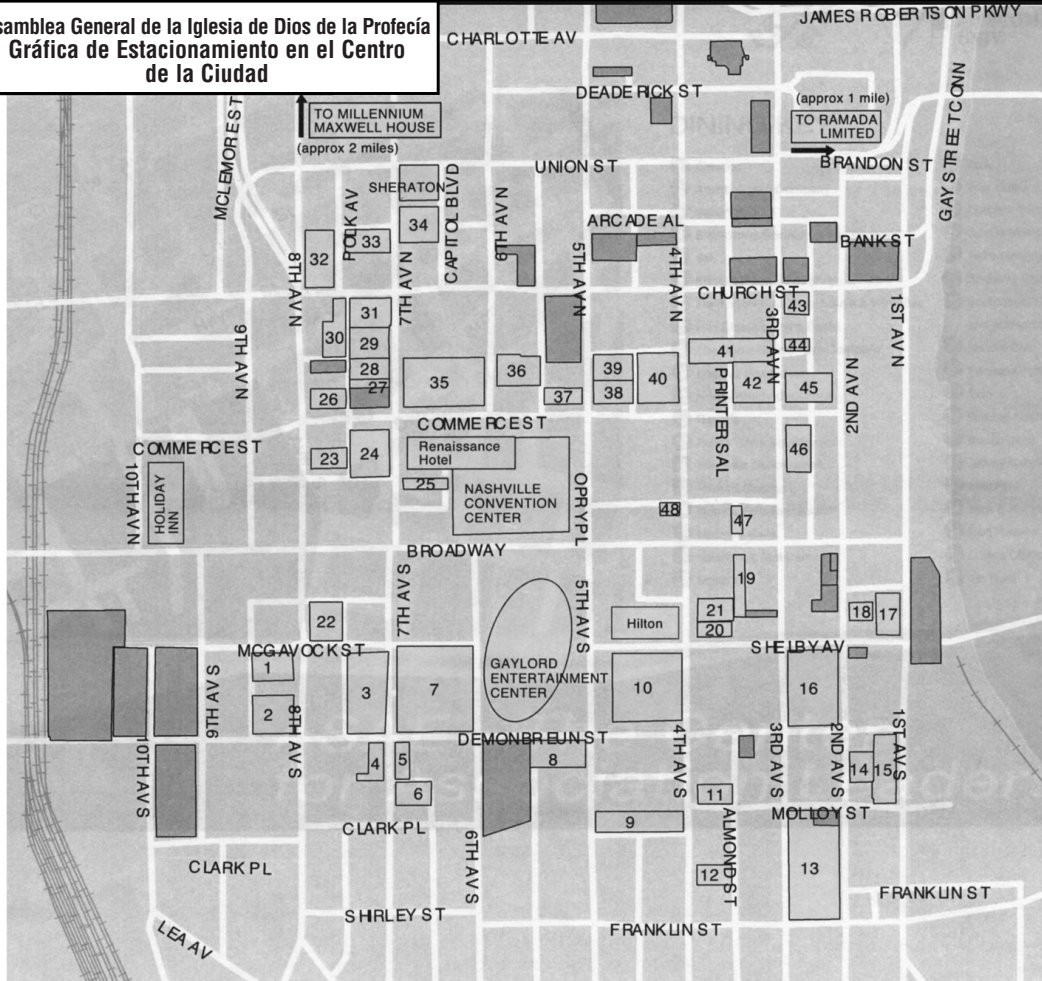

Asamblea General de la Iglesia de Dios de la Profecía
Gráfica de Estacionamiento en el Centro
de la Ciudad

# de Lote	# de Espacios	Tarifa/Día									
1	32	$ 6/día	13	280	$ 6/día	25	18	$ 5/día	37	30	$ 7/día
2	76	$ 5/día	14	42	$ 2/día	26	38	$ 6/día	38	50	$ 7/día
3	210	$ 4/día	15	117	$ 3/día	27	41	$ 4/día	39	300	$ 5/día
4	72	$ 2/día	16	262	$ 5/día	28	22	$ 4/día	40	736	$ 7/día
5	22	$ 3/día	17	77	$ 5/día	29	234	$ 6/día	41	544	$ 8/día
6	54	$ 2/día	18	26	$ 5/día	30	76	$ 7/día	42	569	$ 7/día
7	425	$ 3/día	19	44	$ 6/día	31	104	$ 8/día	43	53	$ 7/día
8	93	$ 5/día	20	58	$ 4/día	32	100	$ 7/día	44	20	$ 7/día
9	114	$ 3/día	21	77	$ 5/día	33	207	$ 8/día	45	481	$ 7/día
10	630	$ 9/día	22	143	$ 8/día	34	495	$ 10/día	46	105	$ 7/día
11	34	$ 1/día	23	48	$ 5/día	35	950	$ 5/día	47	10	$ 10/día
12	94	$ 2/día	24	131	$ 6/día	36	520	$ 6/día	48	18	$ 7/día